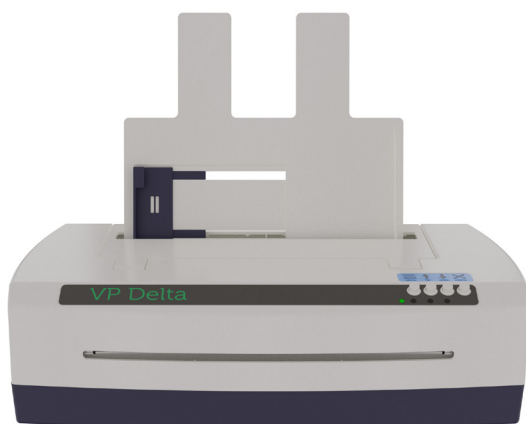

## VP Delta

### Braille Embosser

### Cut-Sheet Embosser

The VP Delta gives you fast, high-quality braille and tactile graphics at your fingertips! Embossing at 120 CPS this double-sided embosser gives you Library of Congress standard braille and the highest-resolution tactile graphics!

The VP Delta also offers the widest variety of media possible. Utilizing a unique individual sheet feeder, users can emboss documents on standard braille paper as well as use mainstream media to create braille labels, double-sided braille business cards and more! Even use 11x17 paper to make foldable braille books, instantly.